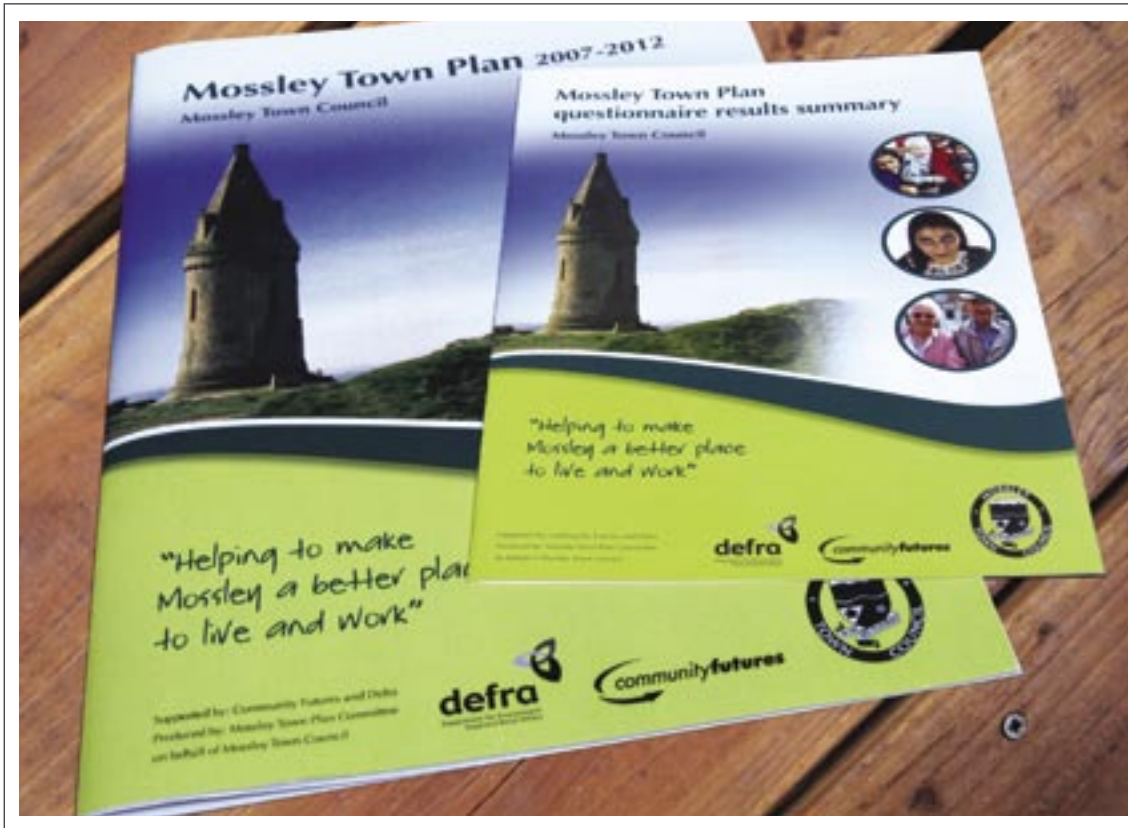

THANKS FOR YOUR TIME

ANGELA

COMPANY: THE ALBERT KENNEDY TRUST
PROJECT: DESIGN FOR PRINT // ANNUAL REPORTS // PROMOTIONAL LEAFLETS

COMPANY: ALL HEART HANDMADE COSMETICS LTD
PROJECT: CORPORATE IDENTITY // PACKAGING // PROMOTIONAL ITEMS